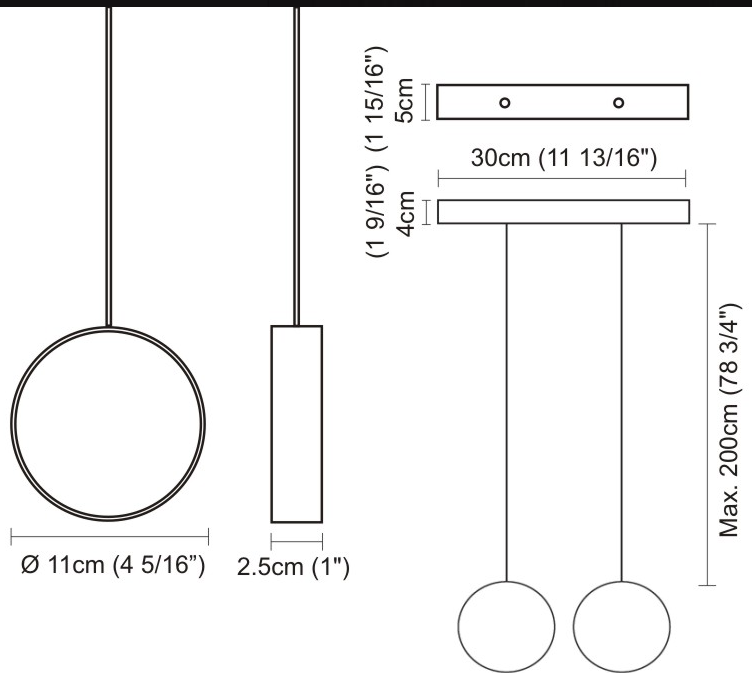

DO NOT DISTURB SUSPENSION

D131113-

base number _____
Finish Options _____

1. To build a product code in our configurator select the specify button on the base model # product page
2. To build a manual product code on this datasheet choose from the options listed below in blue font and add the suffix to the base model #

GENERAL

Series: Do Not Disturb
Brand: Knikerboker
Division: Design
Mounting Type: Suspension
Mounting Location: Ceiling
Subcategory: Ambient

PHYSICAL

Shape: Round
Length (mm): 300
Length (in): 11 ¹³/₁₆
Width (mm): 45
Width (in): 1 ³/₄
Light Distribution: Direct / Indirect
Diffuser: Opal
Fixture Finish: [EWH](#) / [EBK](#) / [MAN](#) / [COF](#) / [PRD](#) / [SLF](#) / [GLF](#) / [CLF](#) / [BRL](#)
Fixture Material: Metal
Cable Details: Silicon Coaxial Cable 1500mm / 59 1/16"

ELECTRICAL

Lamp Type: LED
Input Wattage (W): 16
Total Output Wattage (W): 14
Dimming: 0-10V Dimming / Phase Dimming (120Vac Only)
Driver Included: Yes
Driver Type: Constant Voltage - 120 / 277Vac
Driver Class: Class 2
Input Voltage (V): 120 - 277
Output Voltage (V): 24
Upon Request: 0-10Vdc dimming / Phase dimming @120Vac only / 277Vac

LED

Number of LEDs: 2
Color Temperature (°K): 3000
Max. Delivered Lumen (lm): 2000
CRI: >85 CRI
Lamp Life (hrs): 50000

OPTICAL

RATINGS AND CERTIFICATIONS

Certified By: Certified for North American Standards
IP rating: IP20