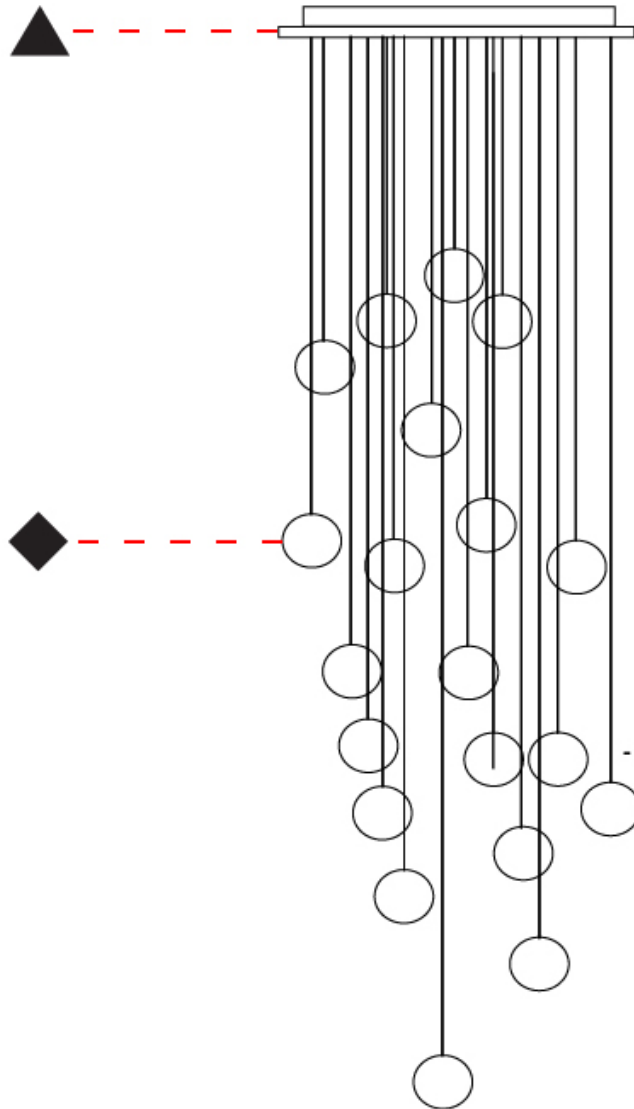

DO NOT DISTURB SUSPENSION

D131125-

PROJECT _____

TYPE _____

SPECIFIER _____

QUANTITY _____

DATE _____

D