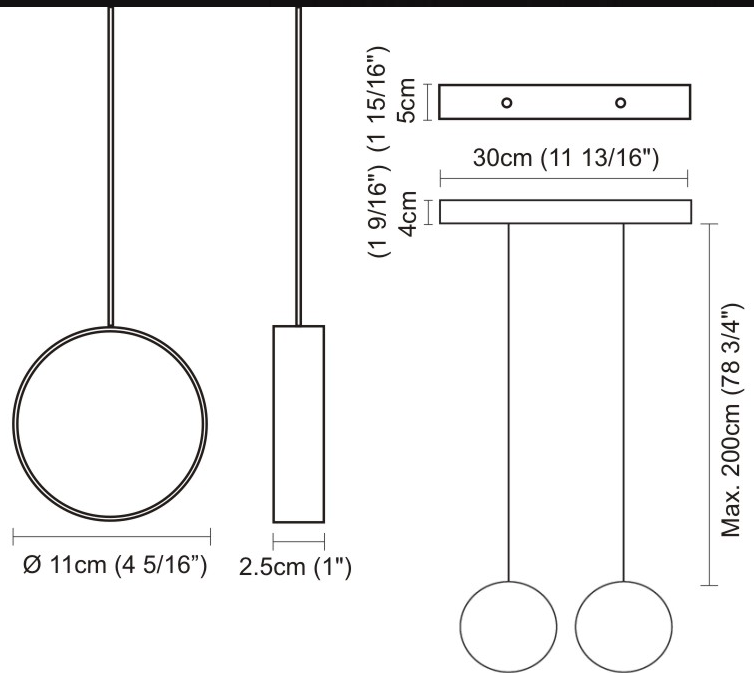

DO NOT DISTURB SUSPENSION

D131113-

base number   Finish
Options

1. To build a product code in our configurator select the specify button on the base model # product page
2. To build a manual product code on this datasheet choose from the options listed below in blue font and add the suffix to the base model #

GENERAL

Series: Do Not Disturb
Partner: Knikerboker
Division: Design
Installation: Suspension
Product Type: Pendant
Mounting Location: Ceiling
Light Distribution: Direct / Indirect

PHYSICAL

Shape: Round
Length (mm): 300
Length (in): 11 ¹³/₁₆
Width (mm): 45
Width (in): 1 ³/₄
Diffuser: Opal
Fixture Finish: [EWH](#) / [EBK](#) / [MAN](#) / [COF](#) / [PRD](#) / [SLF](#) / [GLF](#) / [CLF](#) / [BRL](#)
Fixture Material: Metal
Cable Details: Silicon Coaxial Cable 1500mm / 59 1/16"

ELECTRICAL

Lamp Type: LED
Input Wattage (W): 16
Total Output Wattage (W): 14
Dimming: 0-10V Dimming / Phase Dimming (120Vac Only)
Driver Included: Yes
Driver Type: Constant Voltage - 120 / 277Vac
Driver Class: Class 2
Input Voltage (V): 120 - 277
Output Voltage (V): 24
Upon Request: 0-10Vdc dimming / Phase dimming @120Vac only / 277Vac

LED

Number of LEDs: 2
Color Temperature (°K): 3000
Max. Delivered Lumen (lm): 2000
CRI: >85 CRI
Lamp Life (hrs): 50000

OPTICAL

RATINGS AND CERTIFICATIONS

Certified By: Certified for North American Standards
IP rating: IP20