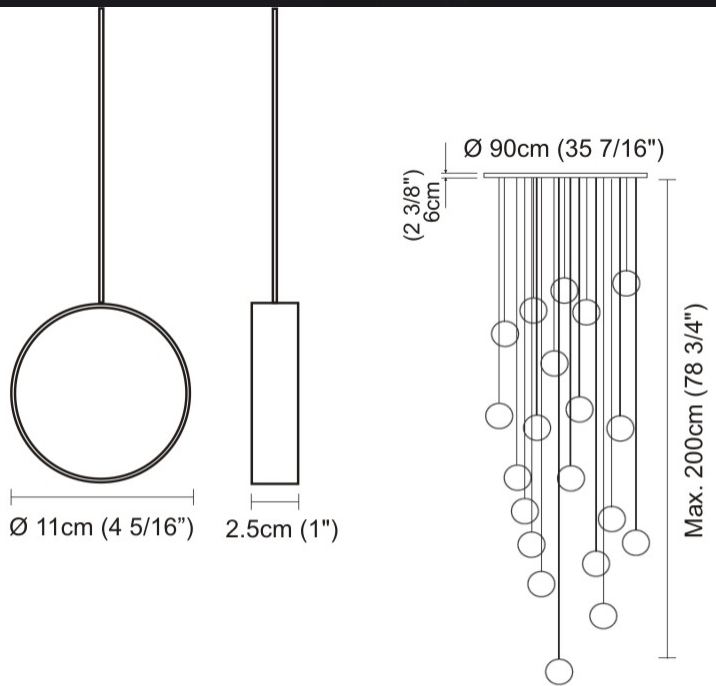

1. To build a product code in our configurator select the specify button on the base model # product page
2. To build a manual product code on this datasheet choose from the options listed below in blue font and add the suffix to the base model #

GENERAL

Series: Do Not Disturb
Partner: Knikerboker
Division: Design
Installation: Suspension
Product Type: Pendant
Mounting Location: Ceiling
Light Distribution: Direct / Indirect

PHYSICAL

Shape: Round
Diameter (mm): 900
Diameter (in): 35 ⁷/₁₆
Max. Overall Height (mm): 2000
Max. Overall Height (in): 78 ³/₄
Diffuser: Opal
[Fixture Finish: EWH / EBK / MAN / COF / PRD / SLF / GLF / CLF / BRL](#)
Fixture Material: Aluminum
Cable Details: Silicon Coaxial Cable 10 Cables Of 1500mm / 59 1/16" 10 Cables Of 2000mm / 78 3/4"

ELECTRICAL

Lamp Type: LED
Input Wattage (W): 160
Total Output Wattage (W): 140
Dimming: 0-10V Dimming / Phase Dimming (120Vac Only)
Driver Included: Yes
Driver Location: Integrated
Driver Type: Constant Voltage - Universal
Driver Class: Class 2
Input Voltage (V): 120 - 277
Output Voltage (V): 24
Upon Request: (Not included - see components) Remote: Phase dimming @120Vac only / (Included) Integral: 0-10Vdc dimming / 277Vac

LED

Number of LEDs: 20
Color Temperature (°K): 3000
Max. Delivered Lumen (lm): 2000
CRI: >85 CRI
Lamp Life (hrs): 50000

OPTICAL

RATINGS AND CERTIFICATIONS

Certified By: Certified for North American Standards
IP rating: IP20