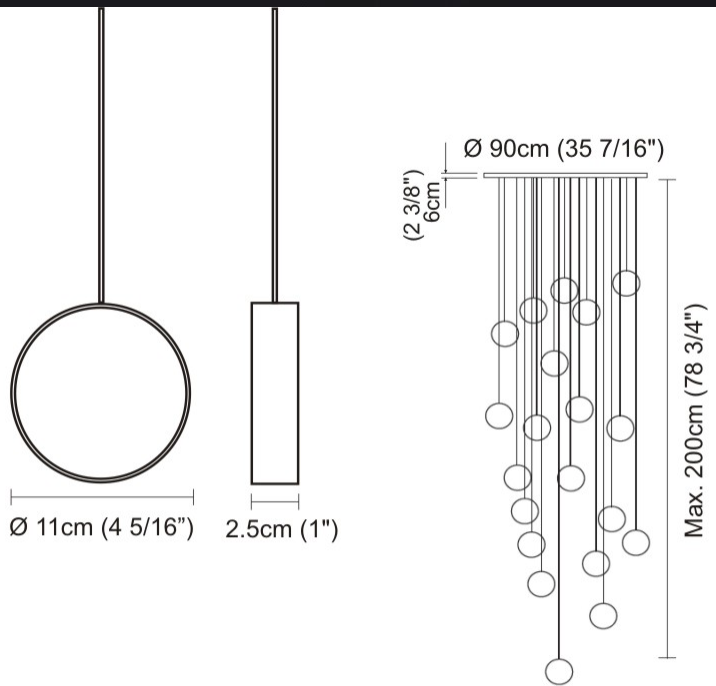

1. To build a product code in our configurator select the specify button on the base model # product page
2. To build a manual product code on this datasheet choose from the options listed below in blue font and add the suffix to the base model #

GENERAL

Series: Do Not Disturb
Brand: Knikerboker
Division: Design
Mounting Type: Suspension
Mounting Location: Ceiling
Subcategory: Ambient

PHYSICAL

Shape: Round
Diameter (mm): 900
Diameter (in): 35 ⁷/₁₆
Max. Overall Height (mm): 2000
Max. Overall Height (in): 78 ³/₄
Light Distribution: Direct / Indirect
Diffuser: Opal
Fixture Finish: EWH / EBK / MAN / COF / PRD / SLF / GLF / CLF / BRL
Fixture Material: Aluminum
Cable Details: Silicon Coaxial Cable 10 Cables Of 1500mm / 59 1/16" 10 Cables Of 2000mm / 78 3/4"

ELECTRICAL

Lamp Type: LED
Input Wattage (W): 160
Total Output Wattage (W): 140
Dimming: 0-10V Dimming / Phase Dimming (120Vac Only)
Driver Included: Yes
Driver Location: Integrated
Driver Type: Constant Voltage - Universal
Driver Class: Class 2
Input Voltage (V): 120 - 277
Output Voltage (V): 24
Upon Request: (Not included - see components) Remote: Phase dimming @120Vac only / (Included) Integral: 0-10Vdc dimming / 277Vac

LED

Number of LEDs: 20
Color Temperature (°K): 3000
Max. Delivered Lumen (lm): 2000
CRI: >85 CRI
Lamp Life (hrs): 50000

OPTICAL

RATINGS AND CERTIFICATIONS

Certified By: Certified for North American Standards
IP rating: IP20